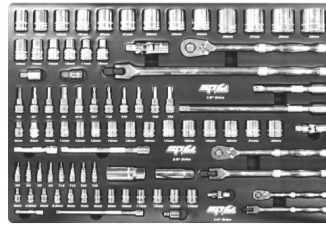

411 outils - delig

1.965 €

PACK411 Gereedschapswagen XL 10 laden
Servante XL 10 tiroirs. 1066 x 458 x 1077mm

387 PCS

2.699 €

Gereedschapswagen 9 laden - Servante 9 tiroirs - SP00328C Black/Red - SP00327C Black/Blue - SP00329C Black/Black 745 x 480 x 1030 h