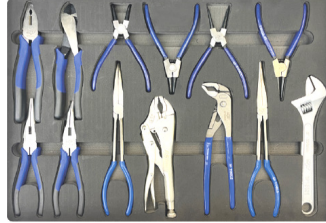

411 outils - delig

1.965 €

PACK411 Gereedschapswagen XL 10 laden
Servante XL 10 tiroirs. 1066 x 458 x 1077mm

387 PCS

2.699 €

Gereedschapswagen 9 laden - Servante 9 tiroirs - SP00328C Black/Red - SP00327C Black/Blue - SP00329C Black/Black 745 x 480 x 1030 h