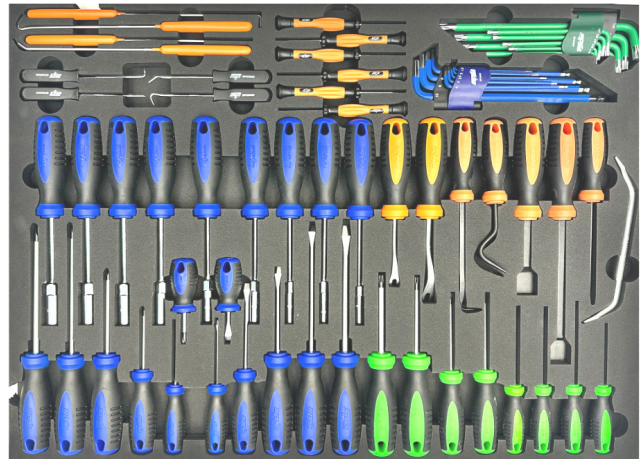

★ USA SUMO

Extra diep / Profond

640 Delig - Outils

6.199 €

SP0112US Gereedschapswagen 9 laden - Servante 9 tiroirs
H 1066wx860dx620h