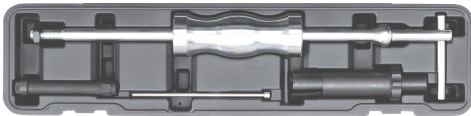

79 €

3110-WW 17/17,5-18.5/19.5mm-21/21.5mm-22/ 22.5, 22.5/23.5mm-27/27.5mm.

- BGS7210 10mm 6 €**
- BGS7211 11mm 6 €**
- BGS7212 12mm 6 €**
- BGS7213 13mm 6 €**
- BGS7214 14mm 6 €**
- BGS7215 15mm 6 €**
- BGS7216 16mm 6 €**
- BGS7217 17mm 8 €**
- BGS7218 18mm 8 €**
- BGS7219 19mm 8 €**
- BGS7221 21mm 8 €**
- BGS7222 22mm 8 €**
- BGS7224 24mm 8 €**
- BGS7227 27mm 10 €**
- BGS7230 30mm 11 €**
- BGS7232 32mm 11 €**