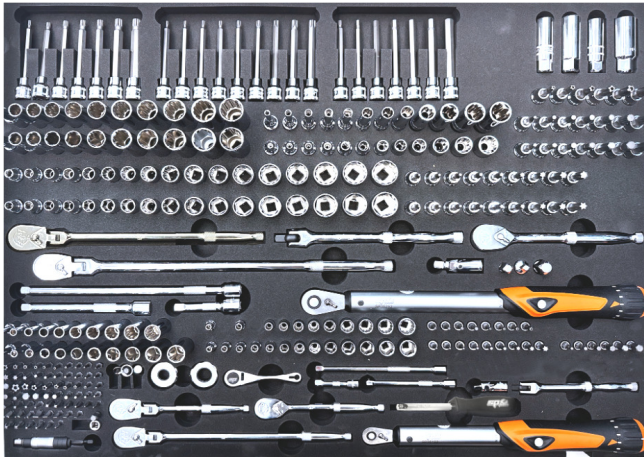

★ USA SUMO

Extra diep / Profond

640 Delig - Outils

6.199 €

SP0112US Gereedschapswagen 9 laden - Servante 9 tiroirs
H 1066wx860dx620h