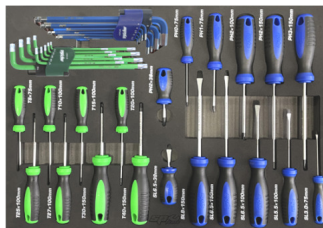

Automotive 470 PCS

4.099 €

Gereedschapswagen 13 laden - Servante 13 tiroirs
SP01062 Black/Red - SP01061 Black/Blue - SP01060
Black/Black 1145wx480dx1030h