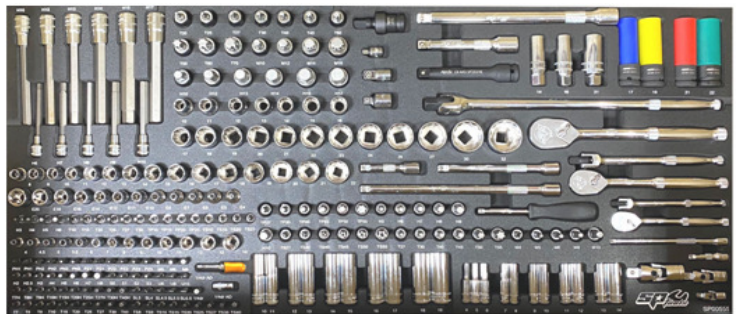

411 outils - delig

1.965 €

PACK411 Gereedschapswagen XL 10 laden
Servante XL 10 tiroirs. 1066 x 458 x 1077mm

387 PCS

2.699 €

Gereedschapswagen 9 laden - Servante 9 tiroirs - SP00328C Black/Red - SP00327C Black/Blue - SP00329C Black/Black 745 x 480 x 1030 h