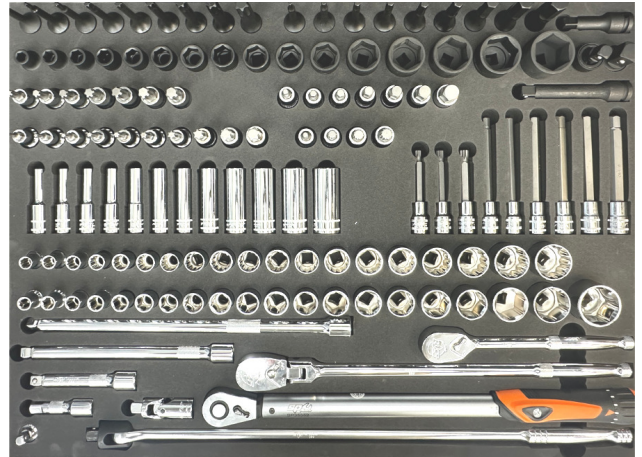

★ USA SUMO

Extra diep / Profond

640 Delig - Outils

6.199 €

SP0112US Gereedschapswagen 9 laden - Servante 9 tiroirs
H 1066wx860dx620h