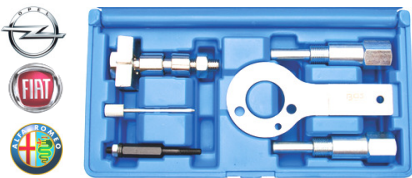

OPEL7 Opel 1,6-1,9-2,0LA16FDH, A16FDL, A20DT, A20DTC, A20DTH, A20DTJ, A20DTL, A20DTR, A20FD, D19AA, D20AA, DT, DTH, LBQ, LBR, LBS, LBX, LBY, LCD, LHZ, Z19DT, Z19DTL FIAT ALFA 1,9 & 2,4 L Diesel

73 €

New