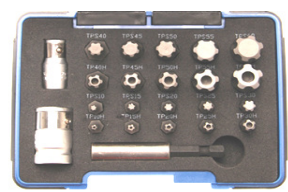

BGS4993 Bitset Torx Plus®
10, 15, 20, 25, 30, 40, 45, 50,
55, 60 TPS & TPH
36 €