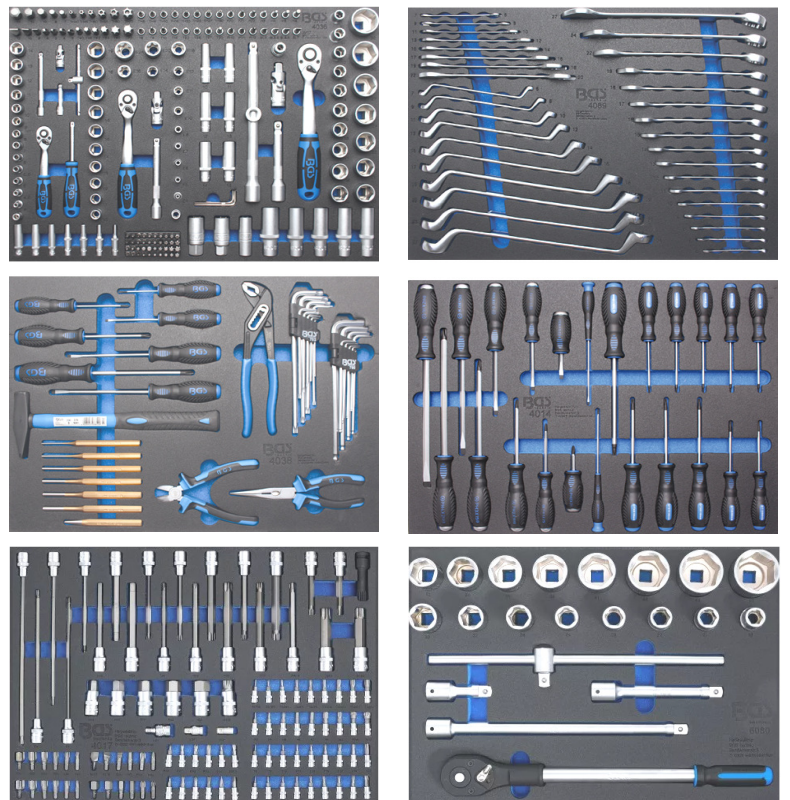

411 outils - delig

1.965 €

PACK411 Gereedschapswagen XL 10 laden
Servante XL 10 tiroirs. 1066 x 458 x 1077mm

387 PCS

2.699 €

Gereedschapswagen 9 laden - Servante 9 tiroirs - SP00328C Black/Red - SP00327C Black/Blue - SP00329C Black/Black 745 x 480 x 1030 h